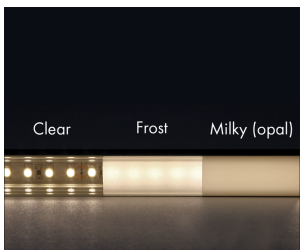

## LIGHT TECHNOLOGY

FLAT COVER

MICROPRISM COVER

Clear Frost Milky (opal)

Microprism

## XL-LINE PLASTIC COVERS

The PROLED aluminium profiles are the perfect addition to the PROLED FLEX STRIPS. The FLEX STRIPS can be glued into the profile. The aluminium profiles are in anodized aluminium, white RAL 9016 or black similar to RAL 9005 available. The profile can simply be sawn to any required length or ordered in the required custom length. Different versions of Aluminium profiles and different shapes of plastic covers are available. In addition we offer a wide range of accessories. XL-LINE STANDARD Flat plastic covers are available in following versions: crystal clear frost (semitransparent) milky frost (opal)