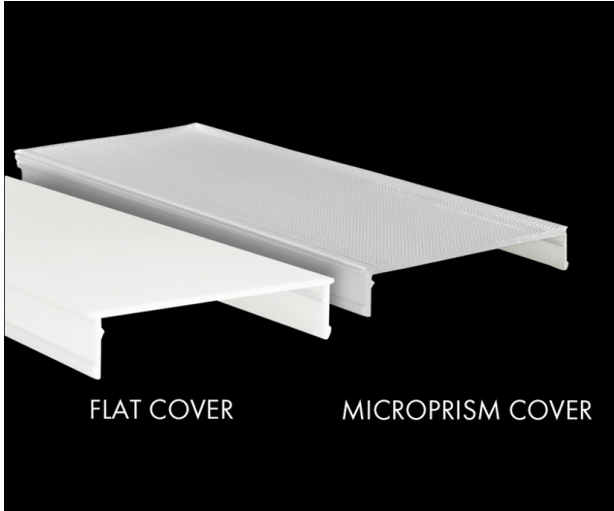

## LIGHT TECHNOLOGY

FLAT COVER

MICROPRISM COVER

Clear Frost Milky (opal)

Microprism

## XL-LINE PLASTIC COVERS

The PROLED aluminium profiles are the perfect addition to the PROLED FLEX STRIPS. The FLEX STRIPS can be glued into the profile. The aluminium profiles are in anodized aluminium, white RAL 9016 or black similar to RAL 9005 available. The profile can simply be sawn to any required length or ordered in the required custom length. Different versions of Aluminium profiles and different shapes of plastic covers are available. In addition we offer a wide range of accessories. XL-LINE STANDARD Flat plastic covers are available in following versions: crystal clear frost (semitransparent) milky frost (opal)