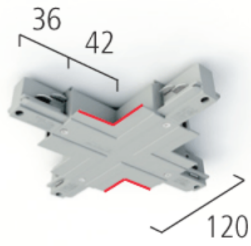

## X-Coupler

**Colours:** White, Black, Silver

**Feeding Option:** Yes

MANUFACTURER

 **EUTRAC®**

COUNTRY OF ORIGIN

 **MADE  
IN  
GERMANY**