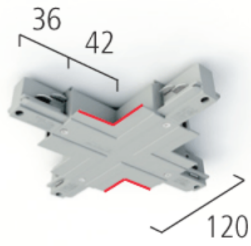

## X-Coupler

**Colours:** White, Black, Silver

**Feeding Option:** Yes

MANUFACTURER

**EUTRAC**<sup>®</sup>

COUNTRY OF ORIGIN

**MADE  
IN  
GERMANY**