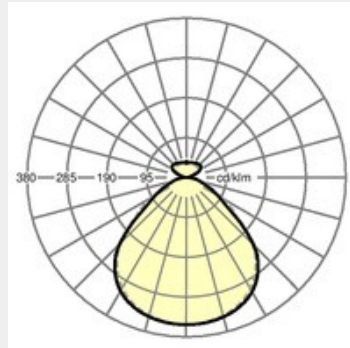

DETAILS

APPLICATION

Office Lighting

MANUFACTURER

REGIOLUX

COUNTRY OF ORIGIN

VISULA 1200

Το επιφανειακής τοποθέτησης φωτιστικό VISULA LED δημιουργήθηκε ειδικά για σύγχρονους χώρους γραφείων με φωτισμό ειδικού χώρου. Χάρη στη διακριτική μορφή και την μεγάλης κλίμακας, ομοιογενή, και ομοιόμορφη φωτεινή επιφάνεια του φωτιστικού visula, η ατμόσφαιρα του δωματίου παραμένει επίσης ελαφριά και φιλική στην οροφή. Η τροφοδοσία στο άκρο του επιτρέπει το χαμηλό συνολικό ύψος με όλα τα απαραίτητα εξαρτήματα. Η συνδεσμολογία με clip επιτρέπει στο φωτιστικό να ταλαντεύεται κυριολεκτικά κάτω από ένα σύννεφο φωτός. Όταν πρόκειται για απαιτήσεις έργου, το visula έχει επίσης πολλές δυνατότητες τροποποίησης πέρα από πολλές τυπικές παραλλαγές. Ως αποτέλεσμα, το φωτιστικό εντυπωσιάζει από τους αρχιτέκτονες έως τους τελικούς χρήστες.