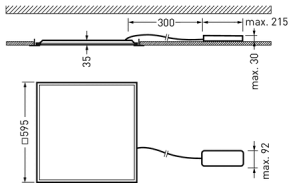

System Performance: 33W
Temperature : 2700K
Luminous Flux: 4200 lm
CRI: 80
Luminous Efficiency: 127 lm/W
Voltage - Frequency: 220-240V - 50/60 Hz
Protection Class: IP20, IP44, II, IK03
Colour: White RAL9016
Dimensions: 595 x 595 x 34 mm