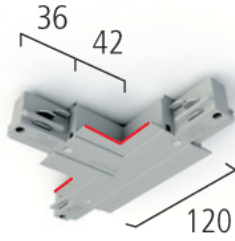

**T-coupler**  
**Colours:** White, Black, Grey  
**Feeding Option:** Yes  
**Earth:** Inside/Outside  
**Application:** Left/Right

MANUFACTURER

**EUTRAC**<sup>®</sup>

COUNTRY OF ORIGIN

**MADE  
IN  
GERMANY**