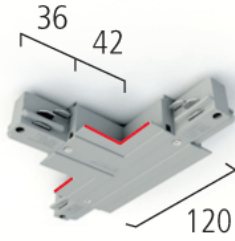

T-coupler
Colours: White, Black, Grey
Feeding Option: Yes
Earth: Inside/Outside
Application: Left/Right

MANUFACTURER

**EUTRAC**[®]

COUNTRY OF ORIGIN

**MADE
IN
GERMANY**

T-coupler

[Product Datasheet](#)