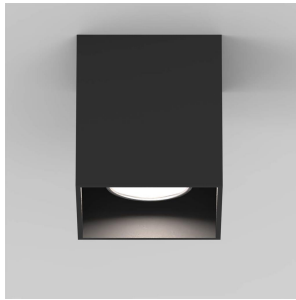

**LUMINAIRE TYPE**  
SURFACE

- System Performance:** 4W
- Temperature :** 2700K - 3000K
- Luminous Flux:** 345 lm
- CRI:** >80
- Beam Angle:** 36°
- Voltage - Frequency:** 230V - 50/60 Hz
- Protection Class:** IP20, I
- Dimensions:** Square: 80x80x090 mm Round: (D)80x(H)90mm

**DETAILS**

**APPLICATION**  
Retail Lighting

**MANUFACTURER**

**COUNTRY OF ORIGIN:**  
**AUSTRIA**

**SPOTLIGHT**

Surface mounted spotlight, square or round in white or black, with screw terminal.

[Download the datasheet](#)