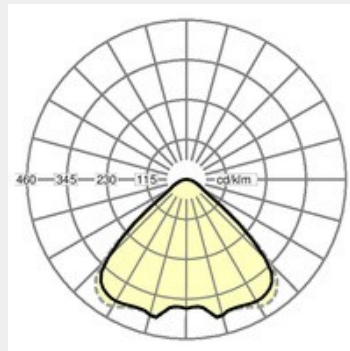

MANUFACTURER

REGIOLUX

COUNTRY OF ORIGIN

SPORTLER

Powder-coated sheet steel housing, rectangular cross section, with robust steel end faces, rear of housing with integrated locking nuts for fixing accessories for ceiling mounting and chain suspension externally. Housing colour traffic white RAL 9016; Light distribution direct, wide-beam by means of Individual. Lens. Optics made of PMMA plastic. Integrated driver. Electrical connection via 2.3 m long connection cable, 5x1.0 mm². Protection and mounting accessories must be ordered separately.