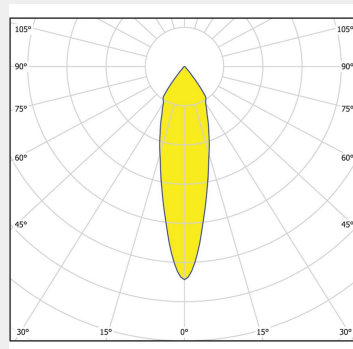

DETAILS

APPLICATION

Outdoor Lighting

MANUFACTURER

Image not found or type unknown

COUNTRY OF ORIGIN:

AUSTRIA

Image not found or type unknown

SPACETUBE

LED surface spotlight made of aluminium in powder coating silver. Light emission direct and indirect. Round or square, only for protected outdoor areas.

[Download the datasheet](#)