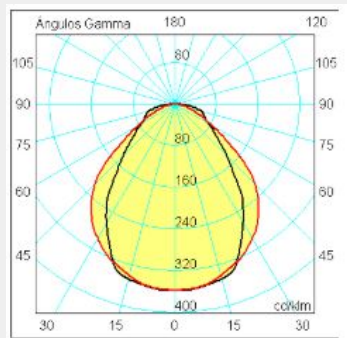

MANUFACTURER

LUXIONA

COUNTRY OF ORIGIN

SPAIN

SOFT LIGHT LED

Indirect LED luminaire for gridding ceilings 600 x 600 from the TROLL family SoftLight with stable color temperature of 4000° K (neutral white) optimized for an effective general lighting of offices, schools, hospitals, commercial spaces, or architectural and equipped with an innovative thermal balance through passive cooling. Designed for ceiling recessed installation.