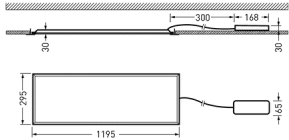

System Performance:	22-33W
Temperature :	3000-4000K
Luminous Flux:	2700-4100 lm
CRI :	80
Luminous Efficiency:	123-124 lm/W
Voltage - Frequency:	220-240V - 50/60 Hz
Protection Class:	IP20-IP40, I, IK03
Colour:	White RAL9016
Dimensions:	1195 x 295 x 29 mm