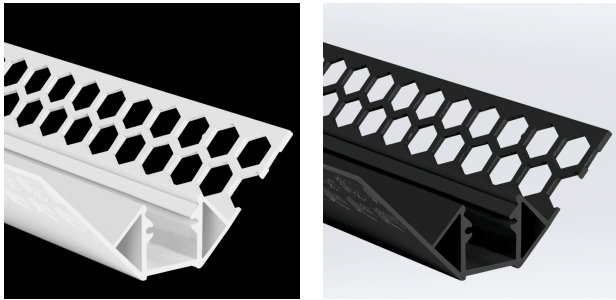

DETAILS

APPLICATION

Retail Lighting
Architectural Lighting
Interior Lighting