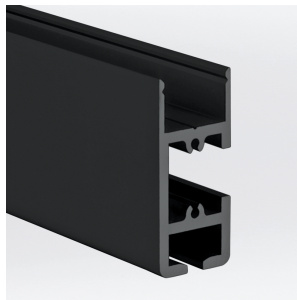

**LIGHT TECHNOLOGY**  
**Lighting Distribution:**

Cover Shapes: Flat / Break-proof Flat / Round / Lens  
 60° Cover Versions: Clear / Frost / Milky (opal)  
 Anodized Aluminium / RAL 9016 / RAL 9005  
 L:1000 - 5000mm W:16 mm H:37mm

**Color:**

**Dimensions:**

**DETAILS**

**APPLICATION**

Retail Lighting  
 Architectural Lighting  
 Interior Lighting

**MANUFACTURER**

**COUNTRY OF ORIGIN**

**S-LINE GALLERY**

The PROLED aluminium profiles are the perfect addition to the PROLED FLEX STRIPS. The FLEX STRIPS can be glued into the profile. The aluminum profiles are in anodized aluminium, white RAL 9016 or black similar to RAL 9005 available. The profile can simply be sawn to any required length or ordered in the required custom length. Different versions of Aluminium profiles and different shapes of plastic covers are available. In addition we offer a wide range of accessories. S-LINE GALLERY (picture rail hanging system) The S-LINE GALLERY is the perfect picture rail system for hanging pictures, photos, arts, ... in a flexible and professional rail. You can stick a FLEX STRIP in the upper part of the profile. In this way you can create a nice indirect illumination. Flat plastic covers are available in following versions: crystal clear frost (semitransparent) milky frost (opal).