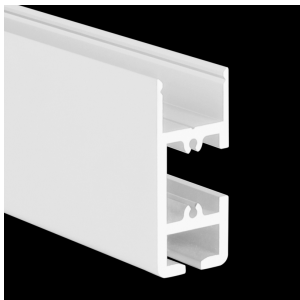

**LIGHT TECHNOLOGY**  
**Lighting Distribution:**

Cover Shapes: Flat / Break-proof Flat / Round / Lens  
 60° Cover Versions: Clear / Frost / Milky (opal)  
 Anodized Aluminium / RAL 9016 / RAL 9005  
 L:1000 - 5000mm W:16 mm H:37mm

**Color:**

**Dimensions:**

**DETAILS**

**APPLICATION**

Retail Lighting  
 Architectural Lighting  
 Interior Lighting

**MANUFACTURER**

**COUNTRY OF ORIGIN**

**S-LINE GALLERY**

The PROLED aluminium profiles are the perfect addition to the PROLED FLEX STRIPS. The FLEX STRIPS can be glued into the profile. The aluminum profiles are in anodized aluminium, white RAL 9016 or black similar to RAL 9005 available. The profile can simply be sawn to any required length or ordered in the required custom length. Different versions of Aluminium profiles and different shapes of plastic covers are available. In addition we offer a wide range of accessories. S-LINE GALLERY (picture rail hanging system) The S-LINE GALLERY is the perfect picture rail system for hanging pictures, photos, arts, ... in a flexible and professional rail. You can stick a FLEX STRIP in the upper part of the profile. In this way you can create a nice indirect illumination. Flat plastic covers are available in following versions: crystal clear frost (semitransparent) milky frost (opal).