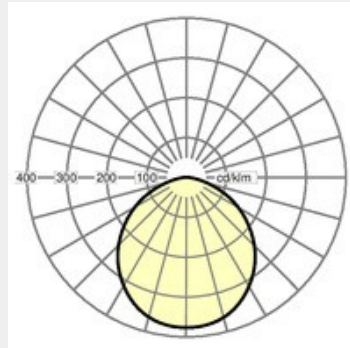

DETAILS

APPLICATION

Retail Lighting
Office Lighting

MANUFACTURER

REGIOLUX

COUNTRY OF ORIGIN

RELO

The RELO downlight range is discrete and versatile. As you would expect, it is simply constructed and easy to work with. With its robust die-cast housing and room-side IP44 protection rating, it keeps many options open. The relo can blend in with any ambience thanks to its shape and our selection of sizes. A graceful appearance is achieved through the recessed diffuser panel and the narrow edging.

It creates discrete accents in the ceiling. Housing made of die-cast aluminium painted in RAL 9016 traffic white with driver, wired ready for use, aluminium heat sink for effective passive cooling and recessed opal diffuser panel to break up the ceiling appearance. With fixing springs for installation without tools, suitable for ceiling thickness of 10mm – 20mm. Housing colour white, Direct wide-beam light distribution by means of a opal diffuser with textured surface. Integrated LED driver with luminaire wired ready for operation. Electrical connection via 1m long connection cable, 2x0.75mm².