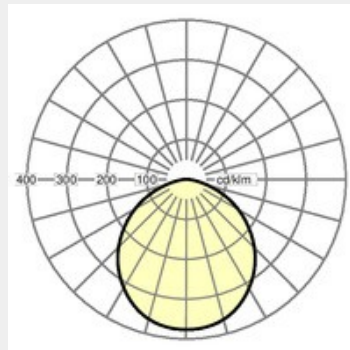

DETAILS

APPLICATION

Retail Lighting
Office Lighting

MANUFACTURER

REGIOLUX

COUNTRY OF ORIGIN

RELO

The RELO downlight range is discrete and versatile. As you would expect, it is simply constructed and easy to work with. With its robust die-cast housing and room-side IP44 protection rating, it keeps many options open. The relo can blend in with any ambience thanks to its shape and our selection of sizes. A graceful appearance is achieved through the recessed diffuser panel and the narrow edging.

It creates discrete accents in the ceiling. Housing made of die-cast aluminium painted in RAL 9016 traffic white with driver, wired ready for use, aluminium heat sink for effective passive cooling and recessed opal diffuser panel to break up the ceiling appearance. With fixing springs for installation without tools, suitable for ceiling thickness of 10mm – 20mm. Housing colour white, Direct wide-beam light distribution by means of a opal diffuser with textured surface. Integrated LED driver with luminaire wired ready for operation. Electrical connection via 1m long connection cable, 2x0.75mm².