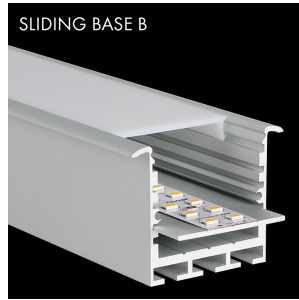

LIGHT TECHNOLOGY