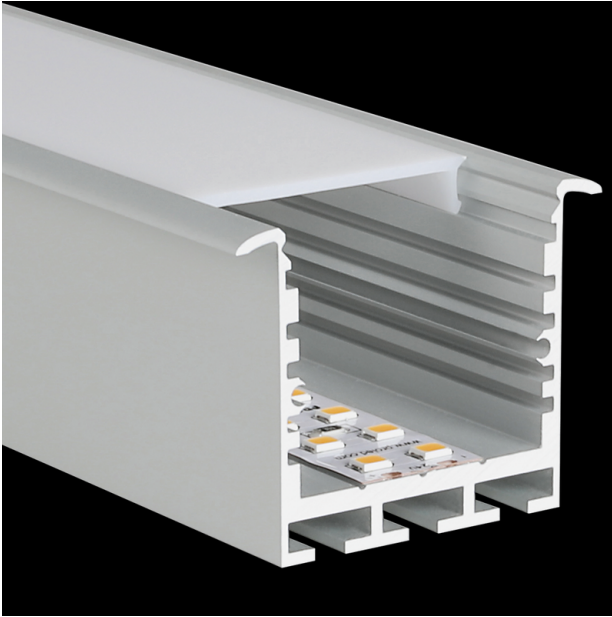

LIGHT TECHNOLOGY