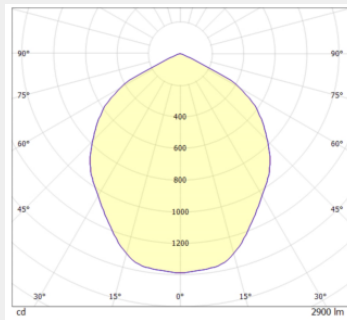

ΚΑΤΑΣΚΕΥΑΣΤΗΣ

ΧΩΡΑ ΠΡΟΕΛΕΥΣΗΣ

PROLED WALWASHER COB20

The WALLWASHER COB20 outdoor projector from PROLED is ideal for the illumination of surfaces, e.g. buildings, columns or walls in outdoor areas. It is also suitable for emphasis lighting indoors as well as outdoors.