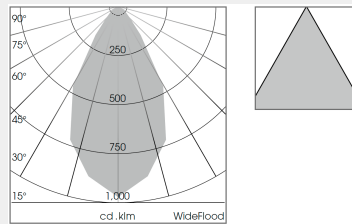

ΚΑΤΑΣΚΕΥΑΣΤΗΣ

BÄRO
Retail
Lighting

ΧΩΡΑ ΠΡΟΕΛΕΥΣΗΣ

PENDIRO TX

As a floating panel the Pendirol TX LED suspended luminaire adds an elegant accent to the room. No cables interfere with the minimalist look as the current is conducted through the slender suspension cables. Pendirol TX can be configured for either ceiling mounting or track mounting. It offers a practical and elegant solution for general illumination of tables, counters and shelves.