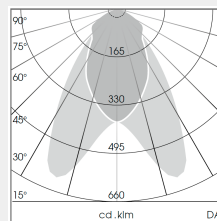

ΚΑΤΑΣΚΕΥΑΣΤΗΣ

BÄRO
Retail
Lighting