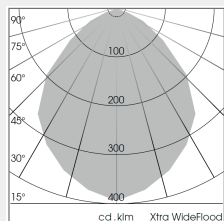

ΚΑΤΑΣΚΕΥΑΣΤΗΣ

BÄRO
Retail
Lighting