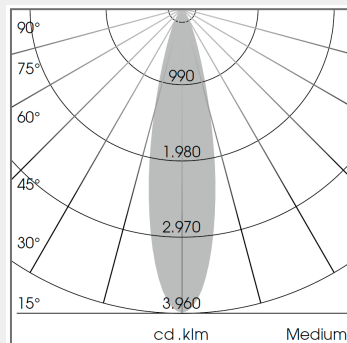

DETAILS

APPLICATION

Food Lighting
Retail Lighting
Architectural Lighting

ΚΑΤΑΣΚΕΥΑΣΤΗΣ

BÄRO
Retail
Lighting

ΧΩΡΑ ΠΡΟΕΛΕΥΣΗΣ

MADE
IN
GERMANY

PENDIRO ID

With its elegant, simple design the Pendi ID LED suspended luminaire adds a high-quality design accent to the room. Characteristic features are the striking asymmetry and the elegant suspension on two insulated live steel cables with an integrated adjustment mechanism.