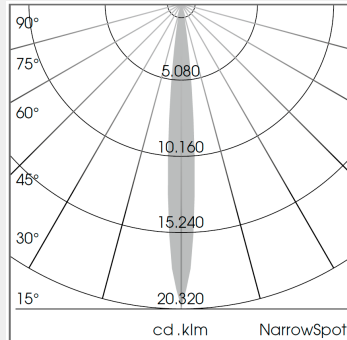

DETAILS

APPLICATION

Food Lighting
Retail Lighting
Architectural Lighting

ΚΑΤΑΣΚΕΥΑΣΤΗΣ

BÄRO
Retail
Lighting

ΧΩΡΑ ΠΡΟΕΛΕΥΣΗΣ

MADE
IN
GERMANY

PENDIRO ID

With its elegant, simple design the Pendi ID LED suspended luminaire adds a high-quality design accent to the room. Characteristic features are the striking asymmetry and the elegant suspension on two insulated live steel cables with an integrated adjustment mechanism.