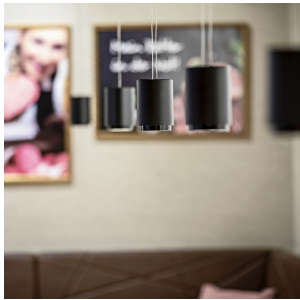

LIGHT TECHNOLOGY

LED

System Power:	15 / 28
Light Colour:	2700K / 3000K / 3500K / 4000K / PearlWhite / Sun / BeCool / BeColor / GoldenBread / Fish&Seafood / SpecialMeat / FreshMeat
Luminous flux:	up to 3,030 lm
Colour rendering index (CRI):	>80 / >90
Efficiency:	up to 122 lm/W
Lighting Distribution:	Spot 20° / Medium 25° / Flood 44° / OvalBasic 40° x 60°
Protection rating .	IP 20
Class:	
Color:	StratoBlack / StratoSilver / Stratowhite / RAL Colours
Beam:	Flood (1) / Medium / OvalBasic / Spot

DETAILS

APPLICATION

Food Lighting
Retail Lighting
Architectural Lighting

ΚΑΤΑΣΚΕΥΑΣΤΗΣ

BÄRO
Retail
Lighting

ΧΩΡΑ ΠΡΟΕΛΕΥΣΗΣ

MADE
IN
GERMANY

PENDIRO ID

With its elegant, simple design the Pendi ID LED suspended luminaire adds a high-quality design accent to the room. Characteristic features are the striking asymmetry and the elegant suspension on two insulated live steel cables with an integrated adjustment mechanism.