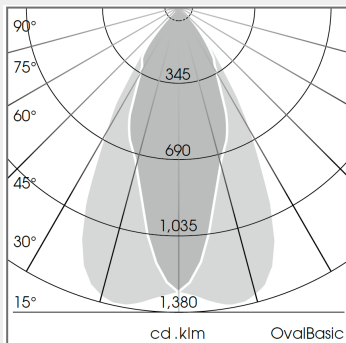

DETAILS

APPLICATION

Food Lighting
Retail Lighting
Architectural Lighting

ΚΑΤΑΣΚΕΥΑΣΤΗΣ

BÄRO
Retail
Lighting

ΧΩΡΑ ΠΡΟΕΛΕΥΣΗΣ

MADE
IN
GERMANY

PENDIRO ID

With its elegant, simple design the Pendi ID LED suspended luminaire adds a high-quality design accent to the room. Characteristic features are the striking asymmetry and the elegant suspension on two insulated live steel cables with an integrated adjustment mechanism.