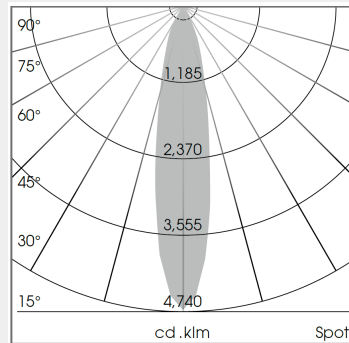

ΚΑΤΑΣΚΕΥΑΣΤΗΣ

BÄRO
Retail
Lighting

ΧΩΡΑ ΠΡΟΕΛΕΥΣΗΣ

MADE
IN
GERMANY

PENDIRO IC

With its unusual and unconventional design PendirolC has a distinctive look. The recess reminiscent of a halfpipe is a characteristic feature. Its deliberately different shape is surprising and gives it a light appearance.