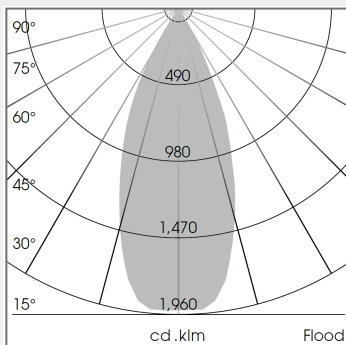

ΚΑΤΑΣΚΕΥΑΣΤΗΣ

BÄRO
Retail
Lighting

ΧΩΡΑ ΠΡΟΕΛΕΥΣΗΣ

MADE
IN
GERMANY

PENDIRO IC

With its unusual and unconventional design Pendi-ro IC has a distinctive look. The recess reminiscent of a halfpipe is a characteristic feature. Its deliberately different shape is surprising and gives it a light appearance.