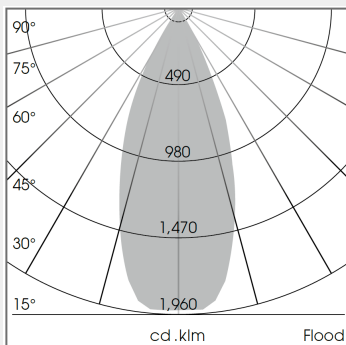

ΚΑΤΑΣΚΕΥΑΣΤΗΣ

BÄRO
Retail
Lighting

ΧΩΡΑ ΠΡΟΕΛΕΥΣΗΣ

MADE
IN
GERMANY

PENDIRO IC

With its unusual and unconventional design PendirolC has a distinctive look. The recess reminiscent of a halfpipe is a characteristic feature. Its deliberately different shape is surprising and gives it a light appearance.