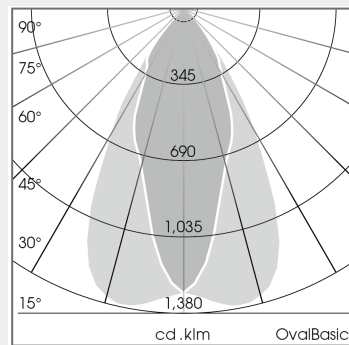

ΚΑΤΑΣΚΕΥΑΣΤΗΣ

BÄRO
Retail
Lighting

ΧΩΡΑ ΠΡΟΕΛΕΥΣΗΣ

MADE
IN
GERMANY

PENDIRO IC

With its unusual and unconventional design PendirolC has a distinctive look. The recess reminiscent of a halfpipe is a characteristic feature. Its deliberately different shape is surprising and gives it a light appearance.