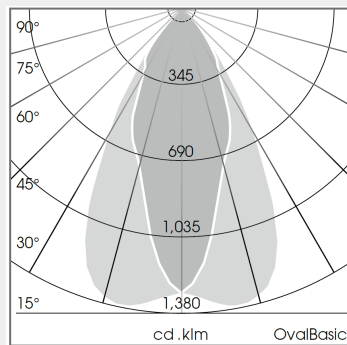

ΚΑΤΑΣΚΕΥΑΣΤΗΣ

BÄRO
Retail
Lighting

ΧΩΡΑ ΠΡΟΕΛΕΥΣΗΣ

MADE
IN
GERMANY

PENDIRO IC

With its unusual and unconventional design Pendi-ro IC has a distinctive look. The recess reminiscent of a halfpipe is a characteristic feature. Its deliberately different shape is surprising and gives it a light appearance.