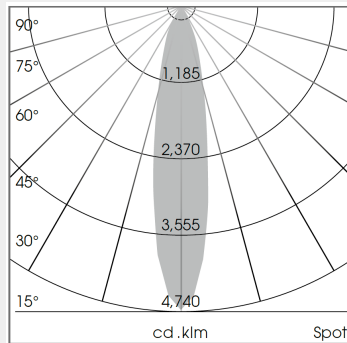

ΚΑΤΑΣΚΕΥΑΣΤΗΣ

BÄRO
Retail
Lighting

ΧΩΡΑ ΠΡΟΕΛΕΥΣΗΣ

MADE
IN
GERMANY

PENDIRO IC

With its unusual and unconventional design Pendi-ro IC has a distinctive look. The recess reminiscent of a halfpipe is a characteristic feature. Its deliberately different shape is surprising and gives it a light appearance.