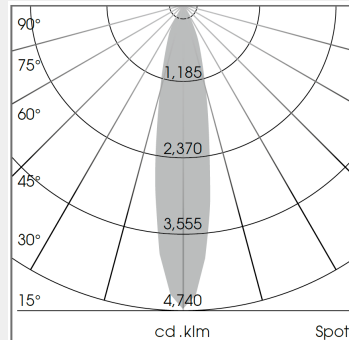

DETAILS

APPLICATION

Food Lighting
Retail Lighting
Architectural Lighting

ΚΑΤΑΣΚΕΥΑΣΤΗΣ

BÄRO
Retail
Lighting

ΧΩΡΑ ΠΡΟΕΛΕΥΣΗΣ

**MADE
IN
GERMANY**

PENDIRO AM

The archetypal elegant design of PendiRO AM 290 conceals the whole range of BÄRO LED lighting technology. Different light distribution patterns and light colours enable sophisticated light planning with a uniform appearance. PendiRO AM 290 therefore harmoniously fulfils a double function: as an efficient, high-quality luminaire and as a structuring element in the room – the perfect light balance for contemporary