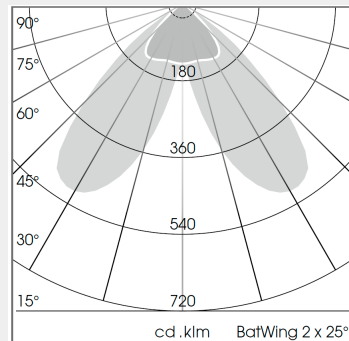

DETAILS

APPLICATION

Food Lighting
Retail Lighting
Architectural Lighting

ΚΑΤΑΣΚΕΥΑΣΤΗΣ

BÄRO
Retail
Lighting

ΧΩΡΑ ΠΡΟΕΛΕΥΣΗΣ

**MADE
IN
GERMANY**

PENDIRO AM

The archetypal elegant design of PendiRO AM 290 conceals the whole range of BÄRO LED lighting technology. Different light distribution patterns and light colours enable sophisticated light planning with a uniform appearance. PendiRO AM 290 therefore harmoniously fulfils a double function: as an efficient, high-quality luminaire and as a structuring element in the room – the perfect light balance for contemporary