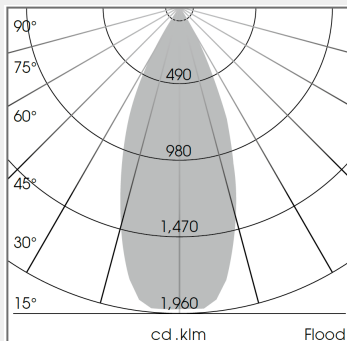

DETAILS

APPLICATION

Food Lighting
Retail Lighting
Architectural Lighting

ΚΑΤΑΣΚΕΥΑΣΤΗΣ

BÄRO
Retail
Lighting

ΧΩΡΑ ΠΡΟΕΛΕΥΣΗΣ

**MADE
IN
GERMANY**

PENDIRO AM

The archetypal elegant design of PendiRO AM 290 conceals the whole range of BÄRO LED lighting technology. Different light distribution patterns and light colours enable sophisticated light planning with a uniform appearance. PendiRO AM 290 therefore harmoniously fulfils a double function: as an efficient, high-quality luminaire and as a structuring element in the room – the perfect light balance for contemporary