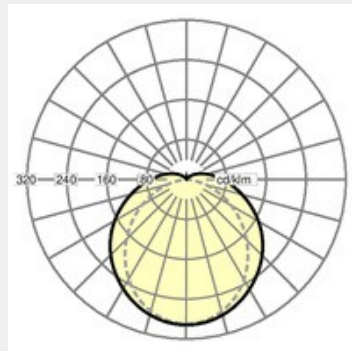

MANUFACTURER

REGIOLUX

COUNTRY OF ORIGIN

**MADE
IN
GERMANY**

PARSA 1500

Housing made of glass-fibre reinforced polyester with PUR foam age-resistant sealing in the surrounding edge, stainless steel diffuser clips. Device mount made of sheet steel painted white. Housing colour light grey. Deep-drawn acrylic glass diffuser with opal, smooth surface. Integrated driver. Electrical connection via 3-pole connection terminal with plug-in contacts.