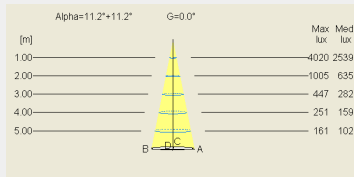

MANUFACTURER

LUXIONA