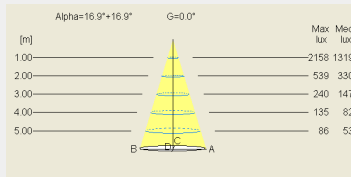

MANUFACTURER

LUXIONA