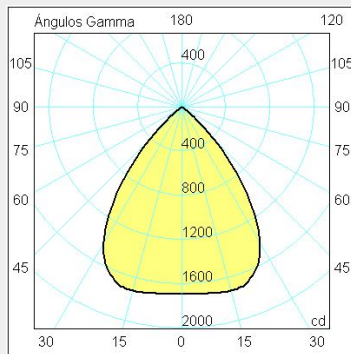

MANUFACTURER

LUXIONA

COUNTRY OF ORIGIN

OPTICS COMFORT

Το φωτιστικό Optics Comfort είναι μια καινοτόμος λύση με εξαιρετική κατασκευή, απλή αλλά ισχυρή και αποτελεσματική. Η σειρά Optics διαθέτει τις τελευταίες λυχνίες LED υψηλής ποιότητας, drivers και υψηλής απόδοσης ανακλαστήρες. Είναι ειδικά σχεδιασμένο για να ολοκληρώσει με κανονισμούς που εγγυώνται εξαιρετική οπτική άνεση και ελαχιστοποίηση της ενέργειας κατανάλωσης W. Η σειρά είναι ειδικά σχεδιασμένη για φωτισμό σε χώρους εργασίας και μελέτης, όπως γραφεία, αίθουσες διδασκαλίας, αίθουσες συσκέψεων και βιβλιοθήκες. Επίσης είναι κατάλληλο για τον γενικό φωτισμό των χώρων όπου η μείωση της λάμψης είναι σημαντικός παράγοντας όπως τα κέντρα ημερήσιας φροντίδας, οι χώροι αναμονής και τα δωμάτια νοσοκομείου.