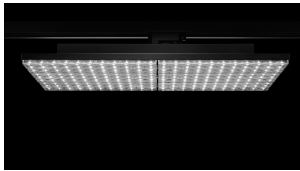

LIGHT TECHNOLOGY

LED

System Power:	38W / 42W / 45W / 49W / 53W / 56W / 60W / 64W
Light Colour:	3000K / 3500K / 4000K
Luminous flux:	up to 9030Lm
Colour rendering index (CRI):	>80
Luminaire Efficiency:	up to 147Lm/W
Lighting Distribution:	double asymmetrical 25° / WideFlood 60° / Xtra WideFlood 90°
Rotation angle / Swivel angle:	+330° / -330°
Protection rating. Class:	IP20 , I
Color:	Matt Black / Matt White
Beam:	double asymmetricals / WideFlood

The Ontero TX surface-mounted luminaire boasts a flat, integrative design and highly efficient LED lighting technology. In the track-mounted version the lighting panel can be rotated by 350° and offers flexible options for homogeneous general illumination of surfaces, aisles and shelves.