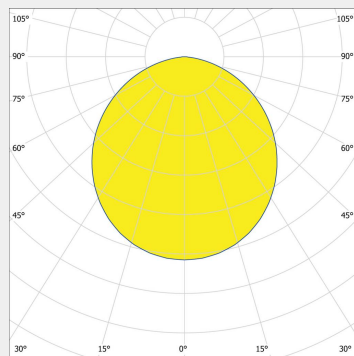

DETAILS

APPLICATION

Interior & Architectural
Lighting
Office Lighting

MANUFACTURER

COUNTRY OF ORIGIN

AUSTRIA

ODELIA

The haute couture of surface luminaires has arrived!

Whether as a pendant, surface-mounted or wall-mounted luminaire, odelia always impresses with its pure elegance. With its tasteful design frame and simple housing odelia can bring thousands of colour combinations to life and set special accents with the bi-colour option.

With high energy efficiency, the optional microprismatic cover offers optimal visual comfort. In addition, the satiné version with, for example, a direct/indirect light beam creates a cosy and inviting atmosphere.

[Download the datasheet](#)