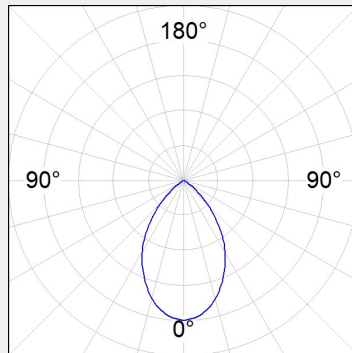

MANUFACTURER

COUNTRY OF ORIGIN

MINI KOMBIC MATT

Round recessed downlight model KOMBIC BRIGHT 3000 WW, LAMP brand. Interior diffuser made of opal methacrylate specially for LED and bright metallic reflector, injection aluminium dissipator and TOR KIT type easy-fit fastening system. Model for MID-POWER LED, with warm white colour temperature and control gear included. IP40 protection rating.