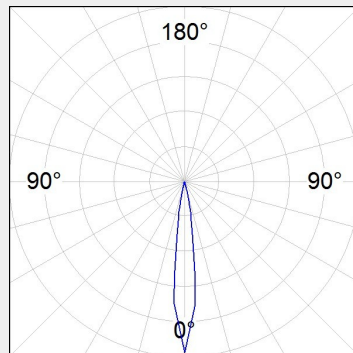

ΚΑΤΑΣΚΕΥΑΣΤΗΣ

LAMP
Worktitude for light

ΧΩΡΑ ΠΡΟΕΛΕΥΣΗΣ

ΙΣΠΑΝΙΑ

MICRO SHOT

Outdoor spotlight model MICRO SHOT LED GEAR 600 WW MFL GR., LAMP brand. Made of texturised grey lacquered aluminium injection with electro coating treatment and tempered glass, stainless steel screws and silicone joints. Model for LED HI-POWER, warm white colour temperature and control gear included. With Medium Flood optics. IP65, IK06 protection rating. Insulation class II.