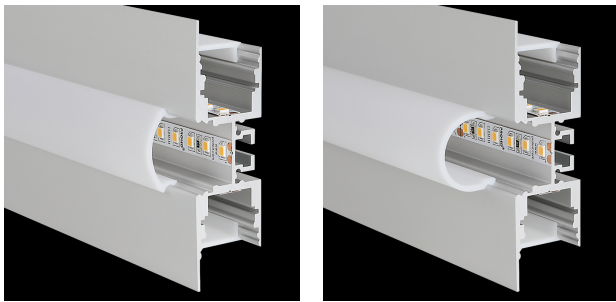

LIGHT TECHNOLOGY

DETAILS

APPLICATION

- Retail Lighting
- Architectural Lighting
- Interior Lighting

MANUFACTURER

COUNTRY OF ORIGIN

M-LINE 3W

The PROLED aluminium profiles are the perfect addition to the PROLED FLEX STRIPS. The FLEX STRIPS can be glued into the profile. The aluminum profiles are in anodized aluminium, white RAL 9016 or black similar to RAL 9005 available. The profile can simply be sawn to any required length or ordered in the required custom length. Different versions of Aluminium profiles and different shapes of plastic covers are available. In addition we offer a wide range of accessories. Q-LINE STANDARD Flat plastic covers are available in following versions: crystal clear, frost (semitransparent) and milky frost (opal)