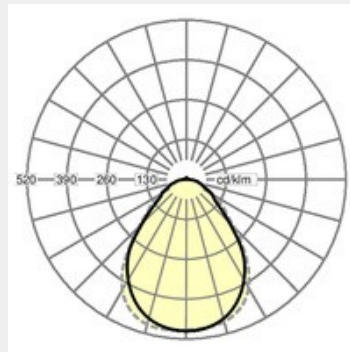

LIGHT TECHNOLOGY

LED

System Power:	30W / 39W
Colour Rendering Index (CRI):	>80
Luminous Flux:	4003Lm / 4982Lm
Colour Temperature:	4000K
Luminaire Efficiency :	134Lm/W / 128Lm/W
Weight:	2.18Kg
Protection Rating Class :	IP20/40 , II
Colour :	traffic White RAL 9016
Dimensions:	L:595 x W:595 x H:33mm

DETAILS

APPLICATION

Office Lighting

MANUFACTURER

REGIOLUX

COUNTRY OF ORIGIN

LOWEA LOEMP 600

Recessed luminaire. Suitable for ceilings with visible T-bars. flat aluminium frame, powered white, steel plate housing. Housing colour traffic white RAL 9016. LED backlight light technology, direct light distribution using non-yellowing microprismatic PMMA diffuser and single lenses, ideal for VDU workstations. ICR10 65°/3000 cd/m omnidirectional glare reduction in accordance with current DIN EN 12464-1 standard. Including a multi-lumen driver with 4 settable light outputs. Flicker < 5%, flexible 40cm connecting cable by means of a plug system to the luminaire, wired for operation. Protection rating: IP20/IP40 (room)
Accessories: for installation in cut-out ceilings, installation frame 60140003100