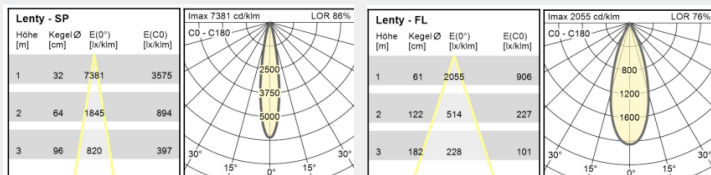

LUMINAIRE TYPE TRACK LIGHT

System Performance:	12W - 23W
Temperature:	2700 K, 3000 K - EW,BC, 3500 K, 4000 K - EC, BF
Luminous Flux:	1000 lm - 2000 lm
Luminous Efficiency:	65 lm/W - 83 lm/W
CRI:	92-98
Pan Tilt:	320° turning 90° swivel
Beam:	Spot, Medium Flood, Flood
Dimensions:	L: 118mm, W: 32mm, H: 149mm
Material:	Die-cast Aluminum
Frequency:	50-60 Hz
Protection:	IP20
Protection Class:	I
Weight:	0.7 Kg

DETAILS

APPLICATION

Food Lighting
Retail Lighting
Architectural Lighting

Beam angle

Medium Flood

Beam angle

Spot

Beam angle