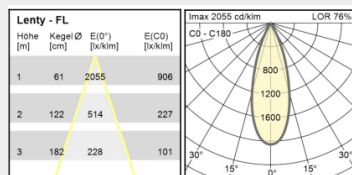

Beam angle

Flood

MANUFACTURER

oktalite

COUNTRY OF ORIGIN

LENTY TRACK

LENTY TRACK excels with a light appearance that highlights goods and surfaces more pointedly than ever before. Interior design arrangements and individual products alike – this discreet luminaire is a multi-talent in targeted illumination. The small trend spotlight featuring specially developed lens technology scores points with excellently focused light quality in the fashion sector, among others. Be it fashion or surfaces: its core light, which is brighter compared to reflector spotlights, makes target objects stand out more vividly and sharply from their surroundings, enabling new lighting concepts. The luminaire is equipped with a CRI above 90 in all light colours and provides intense highlights at small lumen packages.