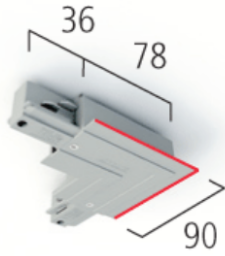

L-Coupler

Colours: White, Black, Silver, Grey
Feeding Option: Yes
Earth: Inside/Outside

MANUFACTURER

 **EUTRAC**[®]

COUNTRY OF ORIGIN

 **MADE
IN
GERMANY**

L-coupler

[Product Datasheet](#)