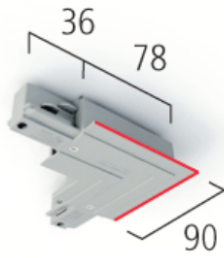

L-Coupler

Colours: White, Black, Silver, Grey

Feeding Option: Yes

Earth: Inside/Outside

MANUFACTURER

EUTRAC®

COUNTRY OF ORIGIN

MADE
IN
GERMANY