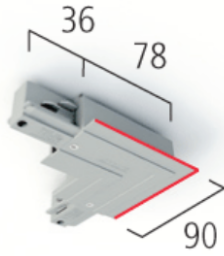

**L-Coupler****Colours:** White, Black, Silver, Grey**Feeding Option:** Yes**Earth:** Inside/Outside**MANUFACTURER****EUTRAC®****COUNTRY OF ORIGIN**