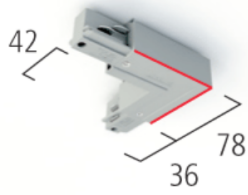

L-Coupler

Colours: White, Black, Silver, Grey

Feeding Option: Yes

Earth: Inside/Outside

MANUFACTURER

**EUTRAC**[®]

COUNTRY OF ORIGIN

**MADE
IN
GERMANY**