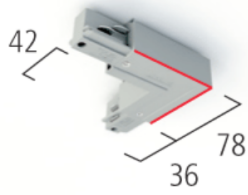

## L-Coupler

**Colours:** White, Black, Silver, Grey

**Feeding Option:** Yes

**Earth:** Inside/Outside

MANUFACTURER

**EUTRAC**<sup>®</sup>

COUNTRY OF ORIGIN

**MADE  
IN  
GERMANY**