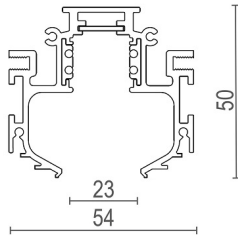

Lengths & Colours

White: 1000 x 54 x 50 mm or 2000 x 26 x 52 mm

Black: 2000 or 1000 x 54 x 50 mm

Material: Aluminium

DETAILS

APPLICATION

- Retail Lighting
- Architectural & Interior Lighting
- Office Lighting

MANUFACTURER

COUNTRY OF ORIGIN

BELGIUM

LaVilla 48 track trimless

The LA VILLA48 trimless tracks can be placed seamlessly in false ceilings. A variety of available spots equipped with a 48V adapter can be clicked very easily anywhere on the track thanks to a genius magnetic system.