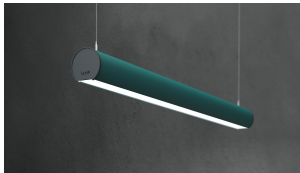

LIGHT TECHNOLOGY

LED

System Power:	10W / 11W / 12W / 17W / 25W
Colour Temperature:	2700K / 3000K / 4000K / Dynamic White (2700K - 6500K)
Luminous Flux:	From 599Lm up to 3189Lm
Colour Rendering Index (CRI):	>90
Luminaire Efficiency:	From 39.02Lm/W up to 265.75Lm/W
Lighting Distribution:	Direct / Direct-Indirect
Weight:	From 2.11Kg up to 4.01Kg
Protection rating. Class:	IP20 , I,II
Colour:	White / Oyster White / Black / Brown / Blue / Grey / Red / Orange
Dimensions:	L:840 x H:63mm / L:1120 x H:63mm / L:1680 x H:63mm
Gear:	ON/OFF , DALI

DETAILS

APPLICATION

Office Lighting
Interior & Architectural
Lighting

MANUFACTURER

COUNTRY OF ORIGIN

SPAIN

LAMPTUB 60

Lamptub 60 is the redesign of its predecessor, the classic Lamptub 80 luminaire with a circular area, which came into being more than 25 years ago. This new family of Lamptub 60 linear luminaires not only represents an aesthetic and technological update, its essence has been reinvented to respond to the new needs of constantly evolving demanding spaces, thanks to its lighting versatility and its multiple installation options.

Technological variety: Different levels of Lamp's technology gradient in different colour temperatures (2,700, 3,000 and 4,000K) and tunable whites.

Versatility: Multiple installation possibilities such as surface or suspended track for integration into Nomadic System, or suspended track with recessed or surface-mounted rose.

Sustainability: Manufactured from recycled extrusion aluminium.

The LAMPTUB 60 luminaire, in addition to the black and white finish options, comes with two new palettes of finishes that promote sociability, well-being, emotion, and connection with nature: Wellbeing and Be Social palette, giving the option of two-tone configurations, thanks to the combination of their end covers.