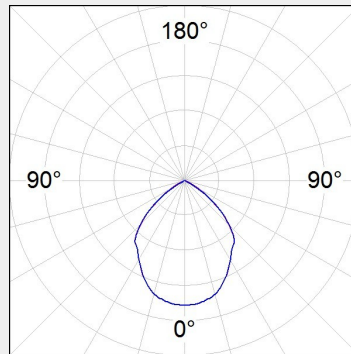

MANUFACTURER

COUNTRY OF ORIGIN

SPAIN

KOMBIC SQUARE

Square recessed downlight model KOMBIC SQ BRIGHT 3000 WW, LAMP brand. Interior diffuser made of opal methacrylate specially for LED and bright metallic reflector, injection aluminium dissipator and TOR KIT type easy-fit fastening system. Model for MID-POWER LED, with warm white colour temperature and control gear included. IP44 protection rating. Insulation class II.