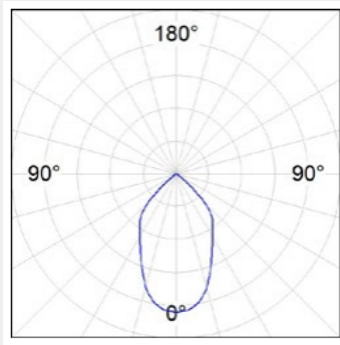

LUMINAIRE TYPE

RECESSED

System Power:	20W
Colour Temperature:	2700K to 5000K
Luminous Flux:	1352Lm / 1381Lm
Colour Rendering Index (CRI):	>90
Luminaire Efficiency:	67.6Lm/W , 69.05Lm/W
Lighting Distribution:	Wide Flood 50°
Weight:	0.80Kg
Protection rating. Class:	IP40 , II
Colour:	Black / White
Dimensions:	Ø:150 x Y:100mm
Gear:	DALI

DETAILS

APPLICATION

Interior Lighting
Office Lighting
Retail Lighting

MANUFACTURER

COUNTRY OF ORIGIN

KOMBIC 150 TUNABLE WHITE

Downlight recessed round model KOMBIC 150 TUNABLE WHITE by Lamp brand. Reflector made of polycarbonate black and frame in black finish, and aluminium dissipator. Model for LED COB with dynamic colour temperature and control gear included. With Wide Flood optics to achieve a controlled light distribution and low glare level, less than UGR 19. IP40 protection rating. Insulation class II.