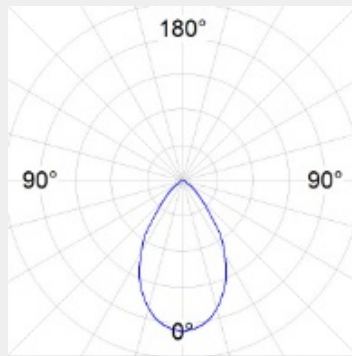

LUMINAIRE TYPE
RECESSED

System Performance: 20W
Θερμοκρασία: 2700-5000K
Luminous Flux: 1653-1721 lm
CRI: 90
Dimensions: D: 150mm
Material: Die-cast Aluminum
Voltage - Frequency: 220V - 50/60 Hz
Protection Class: IP43

DETAILS

APPLICATION

Interior Lighting
Office Lighting
Retail Lighting

MANUFACTURER

COUNTRY OF ORIGIN

Image not found or type unknown

Image not found or type unknown

KOMBIC 150 OPAL

Downlight recessed round model KOMBIC 150 OPAL 3500 IP40 NW WFL BK/BK Lamp brand. Reflector made of polycarbonate black and frame in black finish, and aluminium dissipator . Model for LED COB withe neutral colour temperature and control gear included. With Wide Flood optics to achieve a controlled light distribution and low glare level, less than UGR 19. IP40 protection rating. Insulation class II