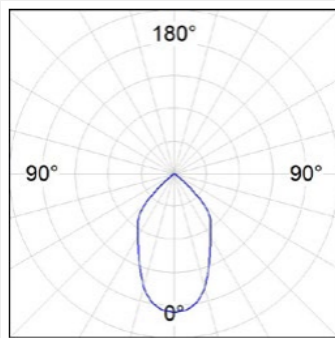

MANUFACTURER

COUNTRY OF ORIGIN

KOMBIC 150 MULTISPECTRAL

Round recessed downlight model KOMBIC MULTISPECTRAL by LAMP brand. Extruded aluminium dissipator with active dissipation. Multispectral LED model equipped with 7 channels to provide any type of visible light spectrum between 420 nm and 730 nm wavelengths. Wireless or wired connectivity. IP20 or IP65 protection rating. Insulation class II.