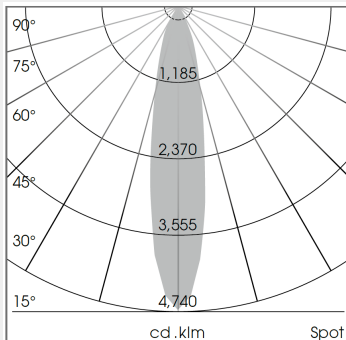

DETAILS

APPLICATION

Food Lighting
Retail Lighting
Architectural Lighting
Outdoor Lighting

MANUFACTURER

BÄRO
Retail
Lighting

COUNTRY OF ORIGIN

MADE
IN
GERMANY

INTARA CX FLUSH MOUNTED

Η παραλλαγή του Intara CX, για τοποθέτηση μέσα στη ψευδοροφή, με τρόπο που να το κάνει να φαίνεται αόρατο. Είναι ιδανικό για τη δημιουργία μίας ήρεμης και διαυγούς οροφής.