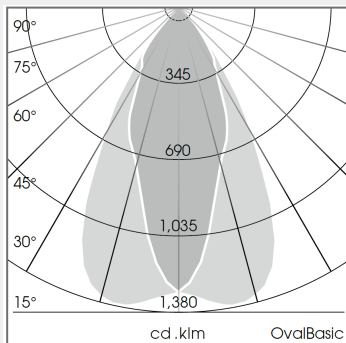

DETAILS

APPLICATION

Food Lighting
Retail Lighting
Architectural Lighting
Outdoor Lighting

MANUFACTURER

BÄRO
Retail
Lighting

COUNTRY OF ORIGIN

MADE
IN
GERMANY

INTARA CX FLUSH MOUNTED

Η παραλλαγή του Intara CX, για τοποθέτηση μέσα στη ψευδοροφή, με τρόπο που να το κάνει να φαίνεται αόρατο. Είναι ιδανικό για τη δημιουργία μίας ήρεμης και διαυγούς οροφής.