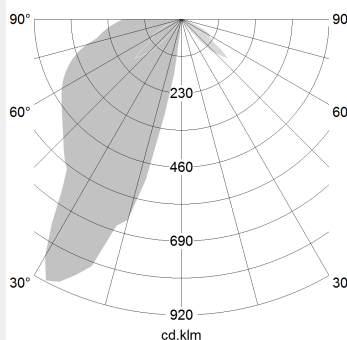

DETAILS

APPLICATION

Food Lighting
Retail Lighting
Architectural Lighting
Outdoor Lighting

MANUFACTURER

BÄRO
Retail
Lighting

COUNTRY OF ORIGIN

MADE
IN
GERMANY

INTARA CX FLUSH MOUNTED

Η παραλλαγή του Intara CX, για τοποθέτηση μέσα στη ψευδοροφή, με τρόπο που να το κάνει να φαίνεται αόρατο. Είναι ιδανικό για τη δημιουργία μίας ήρεμης και διαυγούς οροφής.