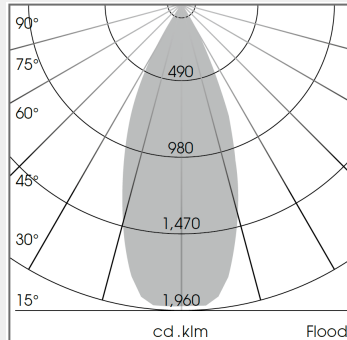

DETAILS

APPLICATION

Food Lighting
Retail Lighting
Architectural Lighting
Outdoor Lighting

MANUFACTURER

BÄRO
Retail
Lighting

COUNTRY OF ORIGIN

MADE
IN
GERMANY

INTARA CX FLUSH MOUNTED

Η παραλλαγή του Intara CX, για τοποθέτηση μέσα στη ψευδοροφή, με τρόπο που να το κάνει να φαίνεται αόρατο. Είναι ιδανικό για τη δημιουργία μίας ήρεμης και διαυγούς οροφής.