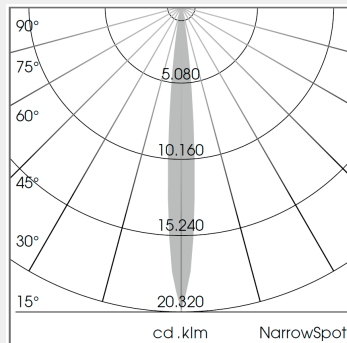

DETAILS

APPLICATION

Food Lighting
Retail Lighting
Architectural Lighting
Outdoor Lighting

MANUFACTURER

BÄRO
Retail
Lighting

COUNTRY OF ORIGIN

MADE
IN
GERMANY

INTARA CX FLUSH MOUNTED

Η παραλλαγή του Intara CX, για τοποθέτηση μέσα στη ψευδοροφή, με τρόπο που να το κάνει να φαίνεται αόρατο. Είναι ιδανικό για τη δημιουργία μίας ήρεμης και διαυγούς οροφής.