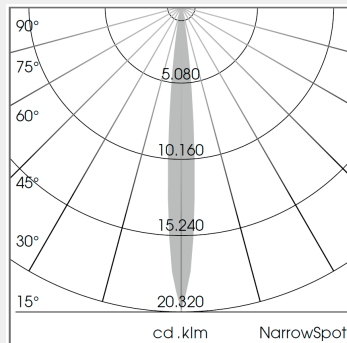

up to 3.690Lm

**Colour rendering index (CRI):**

>80 / >90

**Luminaire Efficiency:**

up to 137Lm/W

**Lighting Distribution:**

NarrowSpot 10° / Spot 20° / Medium 25° / Flood 44° / OvalBasic 40° x 60°

**Rotation angle/Swivel angle:**

Rotation angle 350° / Swivel angle +30° / -30°

**Protection rating:**

IP20 , III

**Class:**

StratoBlack

**Color:**

**Dimensions:**

Ø:127 x H:103mm

**Beam:**

Flood / Medium / NarrowSpot / OvalBasic / Spot / WallWash