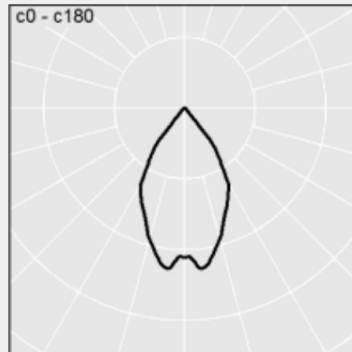

MANUFACTURER

COUNTRY OF ORIGIN

INPERLA

Compact LED downlight with round construction. Recessed downlight for cut-out ceiling openings. Installation in cast concrete ceilings via accessories. Tool-free ceiling installation via rapid-mounting springs. Optically and technically matched refurbishment plates for ceiling apertures with larger ceiling cut-out dimensions are available as accessories in various versions.

[Κατεβάστε το αρχείο πληροφοριών](#)