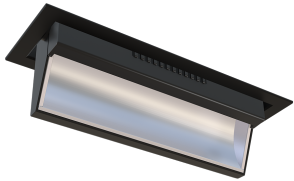

LUMINAIRE TYPE
SEMI-RECESSED

System Performance:

Temperature :

2700 K, 3000 K, -EW, 3100 K - BC, 3500 K, 4000 K,
EC, M, M+F, BF

Luminous Flux:

1500 lm - 4000 lm

CRI:

Pan - Tilt:

swivels through 15°

Dimensions:

L: 311mm W:101mm H: 125mm

Material:

Die-cast Aluminum

Protection Class:

IP20, I, II

Voltage - Frequency:

220V-240V, 50-60Hz

Weight:

1.3 kg

DETAILS

APPLICATION

Retail Lighting