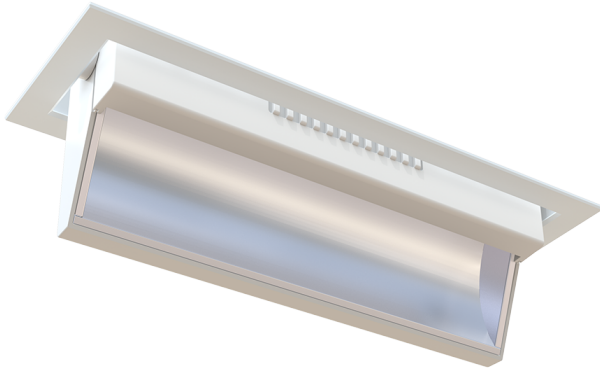

LUMINAIRE TYPE
SEMI-RECESSED

System Performance:

Temperature :

2700 K, 3000 K, -EW, 3100 K - BC, 3500 K, 4000 K,
EC, M, M+F, BF

Luminous Flux:

1500 lm - 4000 lm

CRI:

Pan - Tilt:

swivels through 15°

Dimensions:

L: 311mm W:101mm H: 125mm

Material:

Die-cast Aluminum

Protection Class:

IP20, I, II

Voltage - Frequency:

220V-240V, 50-60Hz

Weight:

1.3 kg

DETAILS

APPLICATION

Retail Lighting