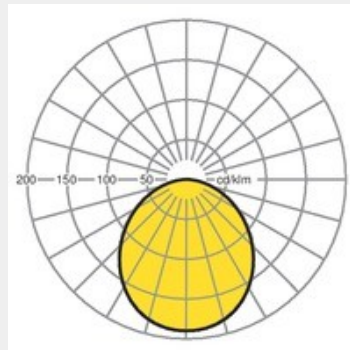

DETAILS

APPLICATION

Office Lighting

MANUFACTURER

REGIOLUX

COUNTRY OF ORIGIN

HOKAL 1500

Sheet steel housing suitable for cut-out ceilings and panel ceilings; prepared for fixing of end faces or for mounting in light run arrangements; white coated, similar to RAL 9016; Housing colour traffic white RAL 9016; Direct light distribution; glare suppression using diffuse distribution frosted polycarbonate profile; diffuser is optically seamless for light run mounting; Electrical connection via 3-pole connection terminal with plug-in contacts. Integrated driver. Required accessories: end faces and universal attachment clips UBD for cut-out ceilings or WSPHL for panel ceilings; please order separately.