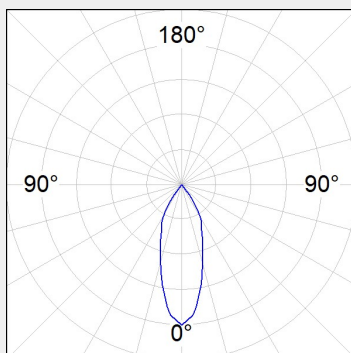

MANUFACTURER

LAMP
Worktitude for light

COUNTRY OF ORIGIN

SPAIN

HANCE SEMI-RECESSED 1000

Πολλαπλής κατεύθυνσης προβολέας ημι-χωνευτός, μοντέλο HANCE SEMI REC 1000, της εταιρείας LAMP. Σώμα και πλαίσιο κατασκευασμένο από εγχυμένο αλουμίνιο σε μαύρο ή λευκό χρώμα και διακοσμητικά δαχτυλίδια σε μαύρο ή λευκό χρώμα. Παθητική διάχυση για σωστή θερμική διαχείριση. Με ανακλαστήρα αλουμινίου υψηλής καθαρότητας τύπου Flood.