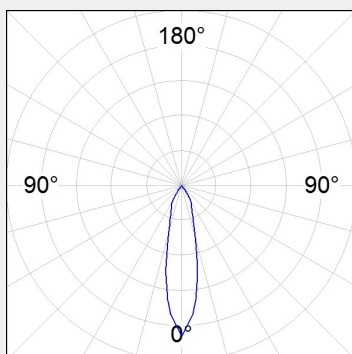

MANUFACTURER

LAMP
Worktitude for light

COUNTRY OF ORIGIN

SPAIN

HANCE SEMI-RECESSED 1000

Πολλαπλής κατεύθυνσης προβολέας ημι-χωνευτός, μοντέλο HANCE SEMI REC 1000, της εταιρείας LAMP. Σώμα και πλαίσιο κατασκευασμένο από εγχυμένο αλουμίνιο σε μαύρο ή λευκό χρώμα και διακοσμητικά δαχτυλίδια σε μαύρο ή λευκό χρώμα. Παθητική διάχυση για σωστή θερμική διαχείριση. Με ανακλαστήρα αλουμινίου υψηλής καθαρότητας τύπου Flood.