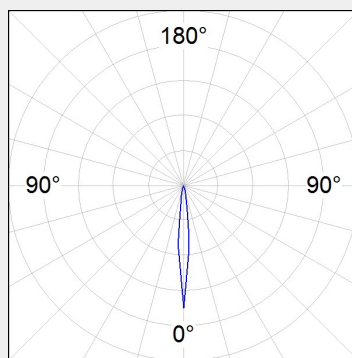

LIGHT TECHNOLOGY

LED

System Power:	8W / 9W / 12W / 18W
Colour Temperature:	2700K / 3000K / 4000K
Luminous Flux:	From 605Lm up to 1607Lm
Colour Rendering Index (CRI):	>80
Luminous Efficiency:	up to 95Lm/W
Lighting Distribution:	Spot 10° / 16° / 17° , Medium Flood 23° / 24° , Flood 36° / 37°
Weight:	0.43Kg
Protection rating. Class:	IP20 , III
Colour:	Black / White
Dimensions:	Ø:65 x H:135mm
Gear:	ON/OFF , DALI

DETAILS

APPLICATION

Interior & Architecture
Lighting
Food Lighting
Retail Lighting

MANUFACTURER

COUNTRY OF ORIGIN

SPAIN

HANCE 48V 1000/2000

The HANCE TRACK 48 1000/2000 model from LAMP is a multi-directional projector for low voltage (48V) model. With fast connection system for quick and easy installation, without the need of tools and passive dispersion for proper thermal management.