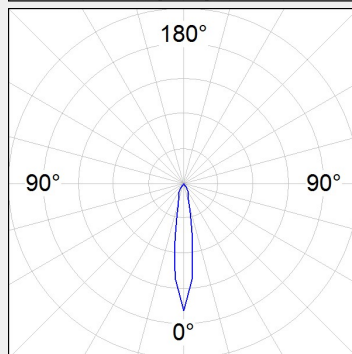

LIGHT TECHNOLOGY

LED

System Power:	8W / 9W / 12W / 18W
Colour Temperature:	2700K / 3000K / 4000K
Luminous Flux:	From 605Lm up to 1607Lm
Colour Rendering Index (CRI):	>80
Luminous Efficiency:	up to 95Lm/W
Lighting Distribution:	Spot 10° / 16° / 17° , Medium Flood 23° / 24° , Flood 36° / 37°
Weight:	0.43Kg
Protection rating. Class:	IP20 , III
Colour:	Black / White
Dimensions:	Ø:65 x H:135mm
Gear:	ON/OFF , DALI

DETAILS

APPLICATION

Interior & Architecture
Lighting
Food Lighting
Retail Lighting

MANUFACTURER

COUNTRY OF ORIGIN

SPAIN

HANCE 48V 1000/2000

The HANCE TRACK 48 1000/2000 model from LAMP is a multi-directional projector for low voltage (48V) model. With fast connection system for quick and easy installation, without the need of tools and passive dispersion for proper thermal management.