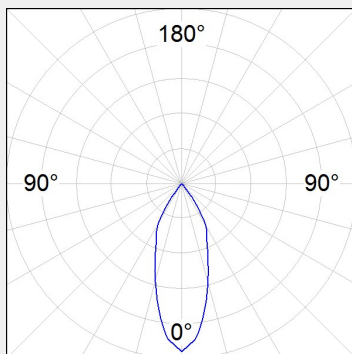

LIGHT TECHNOLOGY

LED

System Power:	8W / 9W / 12W / 18W
Colour Temperature:	2700K / 3000K / 4000K
Luminous Flux:	From 605Lm up to 1607Lm
Colour Rendering Index (CRI):	>80
Luminous Efficiency:	up to 95Lm/W
Lighting Distribution:	Spot 10° / 16° / 17° , Medium Flood 23° / 24° , Flood 36° / 37°
Weight:	0.43Kg
Protection rating. Class:	IP20 , III
Colour:	Black / White
Dimensions:	Ø:65 x H:135mm
Gear:	ON/OFF , DALI

DETAILS

APPLICATION

Interior & Architecture
Lighting
Food Lighting
Retail Lighting

MANUFACTURER

COUNTRY OF ORIGIN

SPAIN

HANCE 48V 1000/2000

The HANCE TRACK 48 1000/2000 model from LAMP is a multi-directional projector for low voltage (48V) model. With fast connection system for quick and easy installation, without the need of tools and passive dispersion for proper thermal management.