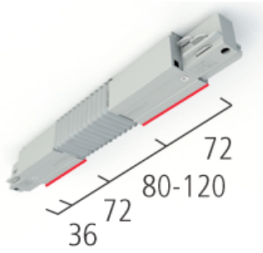

Flex Coupler

Colours: White, Black, Grey

Feeding Option: Yes

Flexing Angle: 30° to 330°

MANUFACTURER

**EUTRAC**[®]

COUNTRY OF ORIGIN

**MADE
IN
GERMANY**