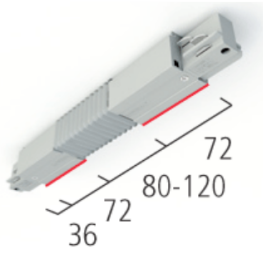

Flex Coupler

Colours: White, Black, Grey

Feeding Option: Yes

Flexing Angle: 30° to 330°

MANUFACTURER

 **EUTRAC®**

COUNTRY OF ORIGIN

 **MADE
IN
GERMANY**