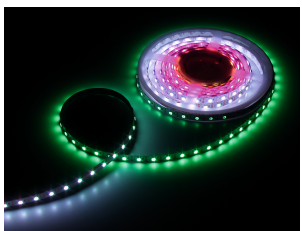

LIGHT TECHNOLOGY
LED STRIPS

DETAILS

APPLICATION

- Retail Lighting
- Architectural Lighting
- Interior Lighting

MANUFACTURER

COUNTRY OF ORIGIN

FLEX STRIP IP65 DIGITAL 60

The PROLED FLEX STRIPS are perfect for indirect lighting, as custom made versions for fair or shop applications as well as for all kinds of illumination. Due to their shallow design and the individually adaptable lengths the PROLED FLEX STRIPS offer a wide spectrum of application possibilities. 3 colours in one LED, therefore 100% smooth colour mixing. High flexibility – adaptable to round shapes. Also available in 20 m reels. Please pay attention to the maximum length (5 m) per power input. Installation with 3M adhesive tape on the strip's backside (self adhesive). dimmable, autom. colour change, DMX 512, DALI, 1-10 V, KNX controllable by MBNLED RGB MULTI power supplies/controller