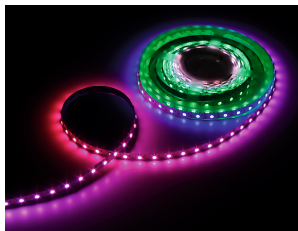

LIGHT TECHNOLOGY
LED STRIPS

DETAILS

APPLICATION

- Retail Lighting
- Architectural Lighting
- Interior Lighting

MANUFACTURER

COUNTRY OF ORIGIN

FLEX STRIP IP65 DIGITAL 60

The PROLED FLEX STRIPS are perfect for indirect lighting, as custom made versions for fair or shop applications as well as for all kinds of illumination. Due to their shallow design and the individually adaptable lengths the PROLED FLEX STRIPS offer a wide spectrum of application possibilities. 3 colours in one LED, therefore 100% smooth colour mixing. High flexibility – adaptable to round shapes. Also available in 20 m reels. Please pay attention to the maximum length (5 m) per power input. Installation with 3M adhesive tape on the strip's backside (self adhesive). dimmable, autom. colour change, DMX 512, DALI, 1-10 V, KNX controllable by MBNLED RGB MULTI power supplies/controller