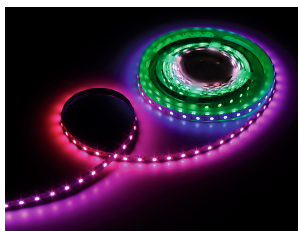

LIGHT TECHNOLOGY
LED STRIPS

DETAILS

APPLICATION

- Retail Lighting
- Architectural Lighting
- Interior Lighting

MANUFACTURER

COUNTRY OF ORIGIN

FLEX STRIP IP65 DIGITAL 60

The PROLED FLEX STRIPS are perfect for indirect lighting, as custom made versions for fair or shop applications as well as for all kinds of illumination. Due to their shallow design and the individually adaptable lengths the PROLED FLEX STRIPS offer a wide spectrum of application possibilities. 3 colours in one LED, therefore 100% smooth colour mixing. High flexibility – adaptable to round shapes. Also available in 20 m reels. Please pay attention to the maximum length (5 m) per power input. Installation with 3M adhesive tape on the strip's backside (self adhesive). dimmable, autom. colour change, DMX 512, DALI, 1-10 V, KNX controllable by MBNLED RGB MULTI power supplies/controller