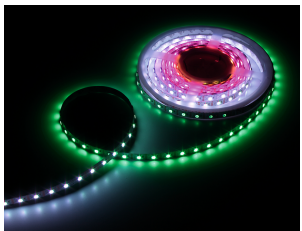

LIGHT TECHNOLOGY
LED STRIPS

DETAILS

APPLICATION

- Retail Lighting
- Architectural Lighting
- Interior Lighting

MANUFACTURER

COUNTRY OF ORIGIN

FLEX STRIP IP65 DIGITAL 60

The PROLED FLEX STRIPS are perfect for indirect lighting, as custom made versions for fair or shop applications as well as for all kinds of illumination. Due to their shallow design and the individually adaptable lengths the PROLED FLEX STRIPS offer a wide spectrum of application possibilities. 3 colours in one LED, therefore 100% smooth colour mixing. High flexibility – adaptable to round shapes. Also available in 20 m reels. Please pay attention to the maximum length (5 m) per power input. Installation with 3M adhesive tape on the strip's backside (self adhesive). dimmable, autom. colour change, DMX 512, DALI, 1-10 V, KNX controllable by MBNLED RGB MULTI power supplies/controller