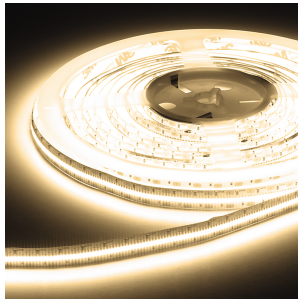

LIGHT TECHNOLOGY
LED STRIPS

DETAILS

APPLICATION

- Food Lighting
- Retail Lighting
- Architectural Lighting
- Office Lighting Interior Lighting

MANUFACTURER

COUNTRY OF ORIGIN

FLEX STRIP 2110 UHD

The PROLED FLEX STRIPS are perfect for indirect lighting, as custom made versions for fair or shop applications as well as for all kinds of illumination. Due to their shallow design and the individually adaptable lengths the PROLED FLEX STRIPS offer a wide spectrum of application possibilities. High flexibility – adaptable to round shapes Installation with 3M adhesive tape on the strip's backside (self adhesive). dimmable or DMX 512, DALI, 1-10 V, KNX controllable by MBNLED RGB MULTI power supplies/controller