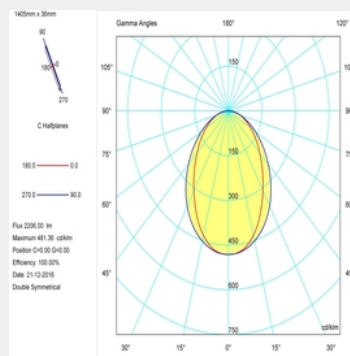

DETAILS

APPLICATION

Retail Lighting
Interior & Architectural
Lighting
Office Lighting

ΚΑΤΑΣΚΕΥΑΣΤΗΣ

LUXIONA

ΧΩΡΑ ΠΡΟΕΛΕΥΣΗΣ

ΙΣΠΑΝΙΑ

ESSENCE

The concept of linear lighting Essence is based on minimalism and the flexibility of a design to achieve a complete harmony in the space. Luminaire designed to take advantage of their small dimensions for a compact result with aesthetics. Profile made of extruded aluminum with translucent polyurethane diffuser. The luminaire offers various installation possibilities: With hanging from the ceiling, with mounting on the ceiling surface and mounting on a wall (only for the 40W luminaire). The suspensions are not included and must be ordered separately as accessories.