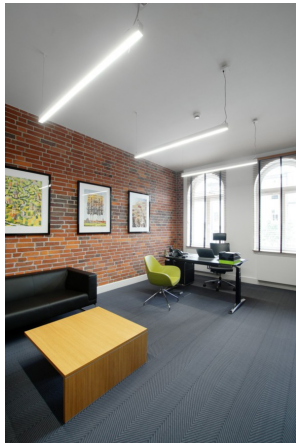

LIGHT TECHNOLOGY

LED

System Power:	17W / 22W / 22.5W / 26.7W / 28.3W / 33.3W / 36W / 43W
Colour Temperature:	3000K / 4000K
Luminous Flux:	up to 3222Lm
Colour Rendering Index (CRI):	>80
Luminaire Efficiency:	up to 76.2Lm
Protection Rating Class (IP):	IP40 , I
Colour:	Black / Grey / Ceramic White
Dimensions:	L:1680 x W:36 x H:63mm

DETAILS

APPLICATION

Retail Lighting
Interior & Architectural
Lighting
Office Lighting

ΚΑΤΑΣΚΕΥΑΣΤΗΣ

LUXIONA

ΧΩΡΑ ΠΡΟΕΛΕΥΣΗΣ

ΙΣΠΑΝΙΑ

ESSENCE

The concept of linear lighting Essence is based on minimalism and the flexibility of a design to achieve a complete harmony in the space. Luminaire designed to take advantage of their small dimensions for a compact result with aesthetics. Profile made of extruded aluminum with translucent polyurethane diffuser. The luminaire offers various installation possibilities: With hanging from the ceiling, with mounting on the ceiling surface and mounting on a wall (only for the 40W luminaire). The suspensions are not included and must be ordered separately as accessories.