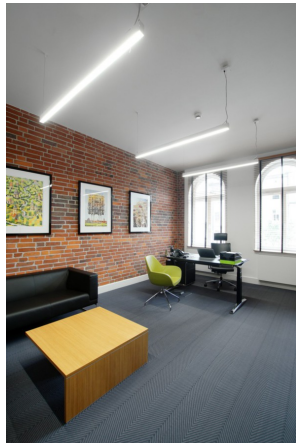

LIGHT TECHNOLOGY

LED

System Power:	17W / 22W / 22.5W / 26.7W / 28.3W / 33.3W / 36W / 43W
Colour Temperature:	3000K / 4000K
Luminous Flux:	up to 3222Lm
Colour Rendering Index (CRI):	>80
Luminaire Efficiency:	up to 76.2Lm
Protection Rating Class (IP):	IP40, I
Colour:	Black / Grey / Ceramic White
Dimensions:	L:1680 x W:36 x H:63mm

DETAILS

APPLICATION

Retail Lighting
Interior & Architectural
Lighting
Office Lighting

ΚΑΤΑΣΚΕΥΑΣΤΗΣ

LUXIONA

ΧΩΡΑ ΠΡΟΕΛΕΥΣΗΣ

ΙΣΠΑΝΙΑ

ESSENCE

The concept of linear lighting Essence is based on minimalism and the flexibility of a design to achieve a complete harmony in the space. Luminaire designed to take advantage of their small dimensions for a compact result with aesthetics. Profile made of extruded aluminum with translucent polyurethane diffuser. The luminaire offers various installation possibilities: With hanging from the ceiling, with mounting on the ceiling surface and mounting on a wall (only for the 40W luminaire). The suspensions are not included and must be ordered separately as accessories.