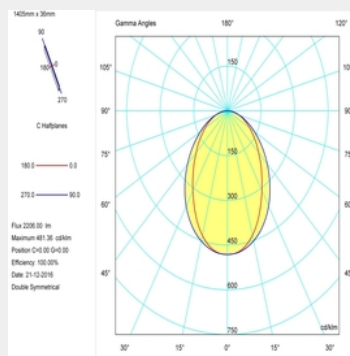

DETAILS

APPLICATION

Retail Lighting
Interior & Architectural
Lighting
Office Lighting

ΚΑΤΑΣΚΕΥΑΣΤΗΣ

LUXIONA

ΧΩΡΑ ΠΡΟΕΛΕΥΣΗΣ

ΙΣΠΑΝΙΑ

ESSENCE

The concept of linear lighting Essence is based on minimalism and the flexibility of a design to achieve a complete harmony in the space. Luminaire designed to take advantage of their small dimensions for a compact result with aesthetics. Profile made of extruded aluminum with translucent polyurethane diffuser. The luminaire offers various installation possibilities: With hanging from the ceiling, with mounting on the ceiling surface and mounting on a wall (only for the 40W luminaire). The suspensions are not included and must be ordered separately as accessories.