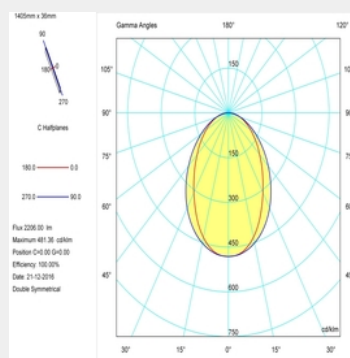

DETAILS

APPLICATION

Retail Lighting
Interior & Architectural
Lighting
Office Lighting

ΚΑΤΑΣΚΕΥΑΣΤΗΣ

LUXIONA

ΧΩΡΑ ΠΡΟΕΛΕΥΣΗΣ

ΙΣΠΑΝΙΑ

ESSENCE

The concept of linear lighting Essence is based on minimalism and the flexibility of a design to achieve a complete harmony in the space. Luminaire designed to take advantage of their small dimensions for a compact result with aesthetics. Profile made of extruded aluminum with translucent polyurethane diffuser. The luminaire offers various installation possibilities: With hanging from the ceiling, with mounting on the ceiling surface and mounting on a wall (only for the 40W luminaire). The suspensions are not included and must be ordered separately as accessories.