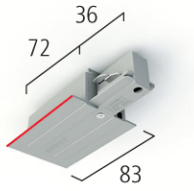

End Feed
Colours: White, Black
Application: Right/Left

MANUFACTURER

 **EUTRAC®**

COUNTRY OF ORIGIN

 **MADE
IN
GERMANY**

End Feed

[Mounting Instructions](#)