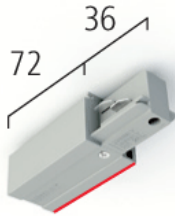

End Feed for surface tracks

Application: Left/Right

Colours: White, Black, Silver, Grey

MANUFACTURER

**EUTRAC**[®]

COUNTRY OF ORIGIN

**MADE
IN
GERMANY**

End Feed