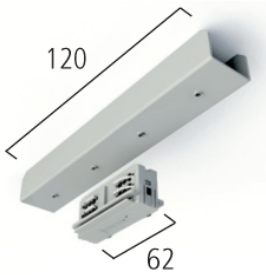

Electrical and mechanical straight coupler
Colours: White, Black, Grey

MANUFACTURER

**EUTRAC**[®]

COUNTRY OF ORIGIN

**MADE
IN
GERMANY**