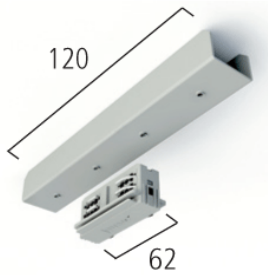

**Electrical and mechanical straight coupler**  
Colours: White, Black, Grey

MANUFACTURER

**EUTRAC**<sup>®</sup>

COUNTRY OF ORIGIN

**MADE  
IN  
GERMANY**