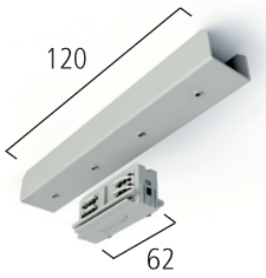

Electrical and mechanical straight coupler
Colours: White, Black, Grey

MANUFACTURER

**EUTRAC**[®]

COUNTRY OF ORIGIN

**MADE
IN
GERMANY**